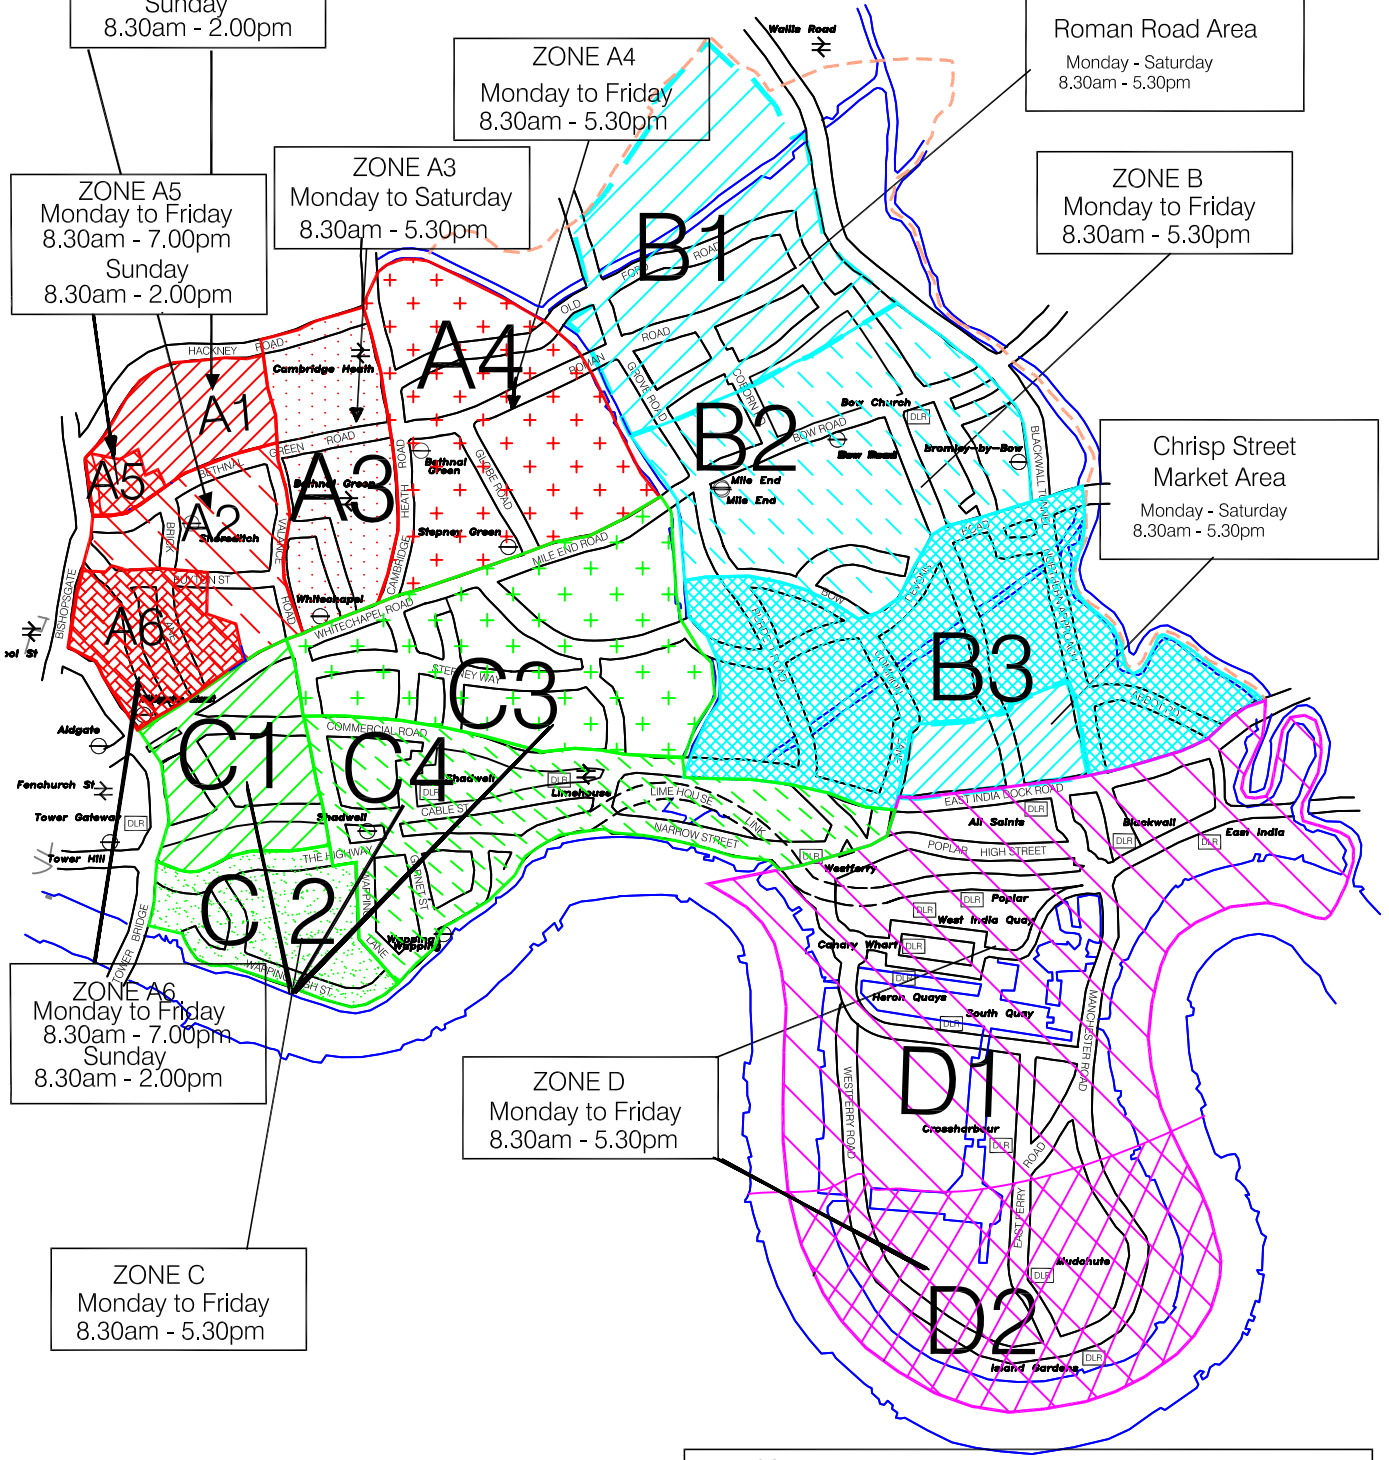

Free Weekend Parking For 2 hours on all Pay and Display Bays
 and Shared Use Bays(Permit or Pay & Display)
 From 18 April 2009 until Further notice
 Applies in all Street in the following Zones
 A1, A2, A3, A5, A6, B1
 and Crisp Street Market Area of B3 .

Key :

	Zone A - Bethnal Green Area
	Zone B - Bow / Poplar Area
	Zone C - Stepney / Wapping Area
	Zone D - Isle of Dogs Area